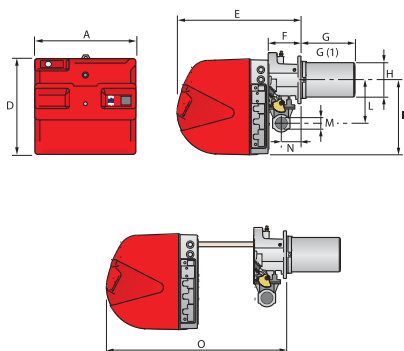

BRENNER

RS 34 MZ - 44 MZ