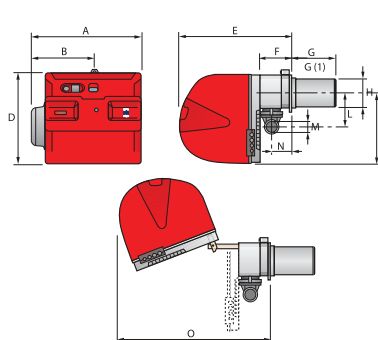

BRENNER

RS 64 MZ

MODELL	A	D	E	F	G - G(1)	H	I	L	M	N	O	S
▶ RS 34 MZ	442	422	508	138	216 - 351	140	305	177	1 1/2"	84	780	-
▶ RS 44 MZ	442	422	508	138	216 - 351	152	305	177	1 1/2"	84	780	-

MODELL	A	B	C	D	E	F	G - G(1)	H	I	L	M	N	O - O(1)
▶ RS 64 MZ	533	300	-	490	640	222	250 - 385	179	352	221	2"	134	810 - -
▶ RS 70	511	296	215	555	840	214	250 - 385	179	430	221	2"	134	1161 - 1296
▶ RS 100	527	312	215	555	840	214	250 - 385	179	430	221	2"	134	1161 - 1296
▶ RS 130	553	338	215	555	840	214	280 - 415	189	430	221	2"	134	1161 - 1296
▶ RS 190	681	366	315	555	872	246	372 - 530	222	430	221	2"	150	1328 - -

BRENNERFLENS FOR MONTERING PÅ KJELE

MODEL	D1	D2	Ø
▶ RS 34 MZ	160	224	M8
▶ RS 44 MZ	160	224	M8
▶ RS 64 MZ	185	275-325	M12
▶ RS 70	185	275-325	M12
▶ RS 100	185	275-325	M12
▶ RS 130	195	275-325	M12
▶ RS 190	230	325-368	M16

Produkt:	Varenr:	Kode:	Pris:
Riello RS 28	378 3220		
Riello RS 34 MZ	378 9010		
Riello RS 38	378 4502		
Riello RS 44 MZ	378 9140		
Riello RS 64 MZ	378 9310		
Riello RS 70	378 5102		
Riello RS 100	378 5302		
Riello RS 130	378 5502		
Riello RS 190	378 5813		

NB! Pris er inklusiv gassrampe og eksklusiv LPG-kit.